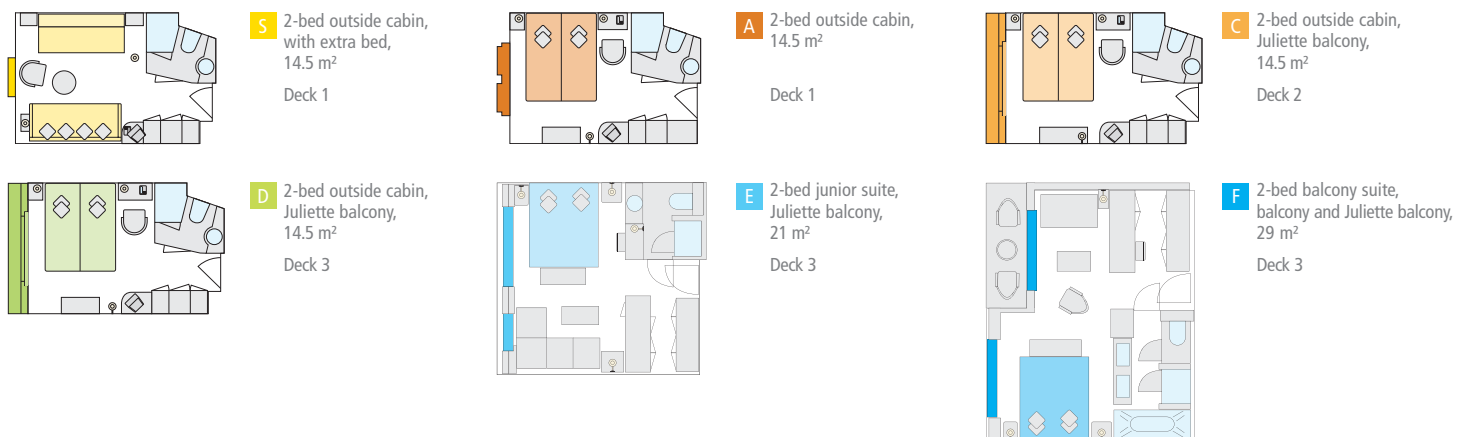

CABIN FLOOR PLANS

EXTRA SERVICES FOR GUESTS OF THE A-ROSA SUITES

A-ROSA SELECT guests who have booked a junior or balcony suite receive the following extra services free-of-charge:

- Check-in and personal welcome on board as early as 12:00 pm on the day of embarkation
- Chilled welcome champagne
- Fresh flowers and small fruit basket that are replenished daily
- Free use of the mini-bar
- Additional cabin items: slippers, bathrobes, shoe cleaning kits, shoe horns, clothes brushes, sewing kits
- High-quality brand-name toiletries (soap, shower gel, shampoo, conditioner, body lotion)
- Participation in the Wine & Dine event once per trip (subject to this taking place)
- Suite cocktail with the ship's management
- Free laundry and ironing service

SHIPYARD: Neptun Werft GmbH, Warnemünde

PASSENGERS: max. 186 guests

CABINS: 83 outside cabins per ship,

4 junior suites, 2 balcony suites

LENGTH: 135 m

WIDTH: 11.4 m

SPEED: max. 22 km/h

POWER: 4 x 331 kW/a total of 1,800 hp

YEAR OF CONSTRUCTION: 2012 A-ROSA SILVA;

2013 A-ROSA Flora

FLAG: Germany

The windows can only be opened in the cabin categories of 2-bed outside cabin C and D with Juliette balcony, as well as junior and balcony suite E and F.

On Deck 1, category A of the A-ROSA SILVA/FLORA, there are cabins with separate beds (cabins 103–106). Every deck (cabin categories A, C, D) has at least two cabins with connecting doors. These can also be used as family cabins. For the exact cabin numbers, please call the A-ROSA Service Center (+49 381 202 6001).