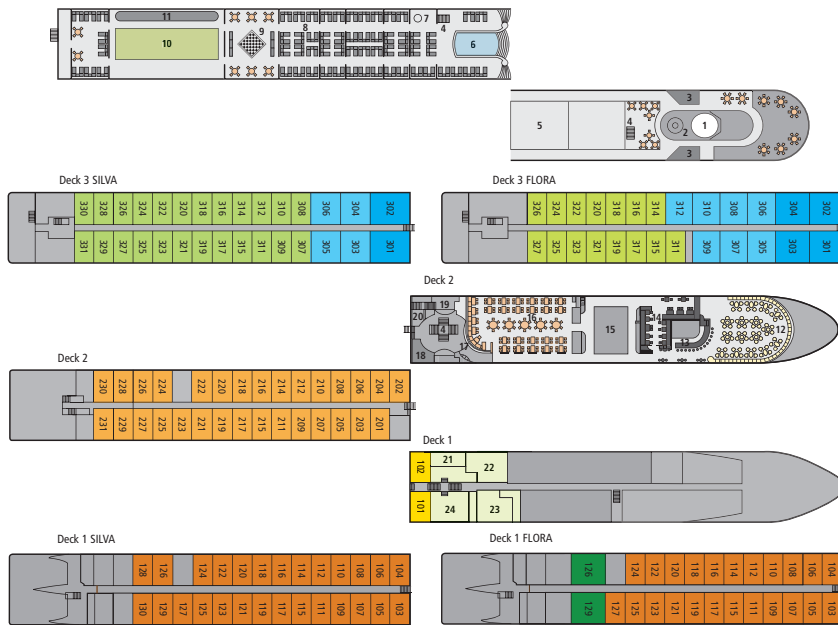

DECK AND CABIN PLANS RHINE, DANUBE

A-ROSA SILVA / A-ROSA FLORA

DECKS

- 01 Wheelhouse
- 02 Light dome
- 03 Grill buffet/Drinks and beverages buffet
- 04 Stairs
- 05 Restaurant outdoor area
- 06 Pool
- 07 Shower
- 08 Recliners and awnings
- 09 Giant chess board
- 10 Putting green
- 11 Shovelboard
- 12 Lounge
- 13 Bar
- 14 Wine bar/Day lounge
- 15 Buffets and live cooking
- 16 Market restaurant
- 17 On-board shop
- 18 Reception
- 19 Lobby
- 20 Toilets
- 21 Organic sauna
- 22 SPA relaxation area
- 23 Massage/Beauty
- 24 Gym

SHIPYARD: Neptun Werft GmbH, Warnemünde

PASSENGERS: max. 186 guests

CABINS: 83 outside cabins per ship,

4 junior suites, 2 balcony suites

LENGTH: 135 m

WIDTH: 11.4 m

SPEED: max. 22 km/h

POWER: 4 x 331 kW/a total of 1,800 hp

YEAR OF CONSTRUCTION: 2012 A-ROSA SILVA;

2013 A-ROSA Flora

FLAG: Germany

The windows can only be opened in the cabin categories of 2-bed outside cabin C and D with Juliette balcony, as well as junior and balcony suite E and F.

On Deck 1, category A of the A-ROSA SILVA/FLORA, there are cabins with separate beds (cabins 103–106). Every deck (cabin categories A, C, D) has at least two cabins with connecting doors. These can also be used as family cabins. For the exact cabin numbers, please call the A-ROSA Service Center (+49 381 202 6001).