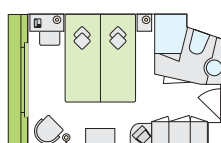

## DECKS

- |                                 |                        |                             |
|---------------------------------|------------------------|-----------------------------|
| 01 Wheelhouse                   | 11 SPA outdoor area    | 21 Bar                      |
| 02 Recliners and awnings        | 12 Whirlpool           | 22 Café/Restaurant          |
| 03 Light dome                   | 13 Gym                 | 23 Buffets and live cooking |
| 04 Stairs                       | 14 SPA relaxation area | 24 Market restaurant        |
| 05 Giant chess board            | 15 Massage/Beauty      | 25 Bar (indoor/outdoor)     |
| 06 Shower                       | 16 Sanarium            | 26 Restaurant outdoor area  |
| 07 Putting green                | 17 SPA reception       | 27 Wine bar                 |
| 08 Shovelboard                  | 18 Lobby               | 28 Reception                |
| 09 Mobile bar and grill station | 19 Excursion counter   | 29 On-board shop            |
| 10 Outdoor restaurant           | 20 Lounge              | 30 Toilets                  |

## CABIN FLOOR PLANS

**S** 2-bed outside cabin, with extra bed, 14,5 m<sup>2</sup>  
Deck 1

**A** 2-bed outdoor cabin, 14,5 m<sup>2</sup>  
Deck 1

**C** 2-bed outside cabin, Juliette balcony, 14,5 m<sup>2</sup>  
Deck 2

The windows can only be opened in the cabin categories of 2-bed outside cabin C and D with Juliette balcony.

Every deck (cabin categories A, C, D) has at least two cabins with connecting doors. These can also be used as family cabins. For the exact cabin numbers, please call the A-ROSA Service Center (+49 381 202 6001).