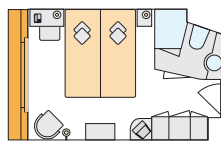

## DECKS

- |                                 |                        |                             |
|---------------------------------|------------------------|-----------------------------|
| 01 Wheelhouse                   | 11 SPA outdoor area    | 21 Bar                      |
| 02 Recliners and awnings        | 12 Whirlpool           | 22 Café/Restaurant          |
| 03 Light dome                   | 13 Gym                 | 23 Buffets and live cooking |
| 04 Stairs                       | 14 SPA relaxation area | 24 Market restaurant        |
| 05 Giant chess board            | 15 Massage/Beauty      | 25 Bar (indoor/outdoor)     |
| 06 Shower                       | 16 Sanarium            | 26 Restaurant outdoor area  |
| 07 Putting green                | 17 SPA reception       | 27 Wine bar                 |
| 08 Shovelboard                  | 18 Lobby               | 28 Reception                |
| 09 Mobile bar and grill station | 19 Excursion counter   | 29 On-board shop            |
| 10 Outdoor restaurant           | 20 Lounge              | 30 Toilets                  |

## CABIN FLOOR PLANS

**S** 2-bed outside cabin, with extra bed, 14,5 m<sup>2</sup>  
Deck 1

**A** 2-bed outdoor cabin, 14,5 m<sup>2</sup>  
Deck 1

**C** 2-bed outside cabin, Juliette balcony, 14,5 m<sup>2</sup>  
Deck 2

The windows can only be opened in the cabin categories of 2-bed outside cabin C and D with Juliette balcony.

Every deck (cabin categories A, C, D) has at least two cabins with connecting doors. These can also be used as family cabins. For the exact cabin numbers, please call the A-ROSA Service Center (+49 381 202 6001).