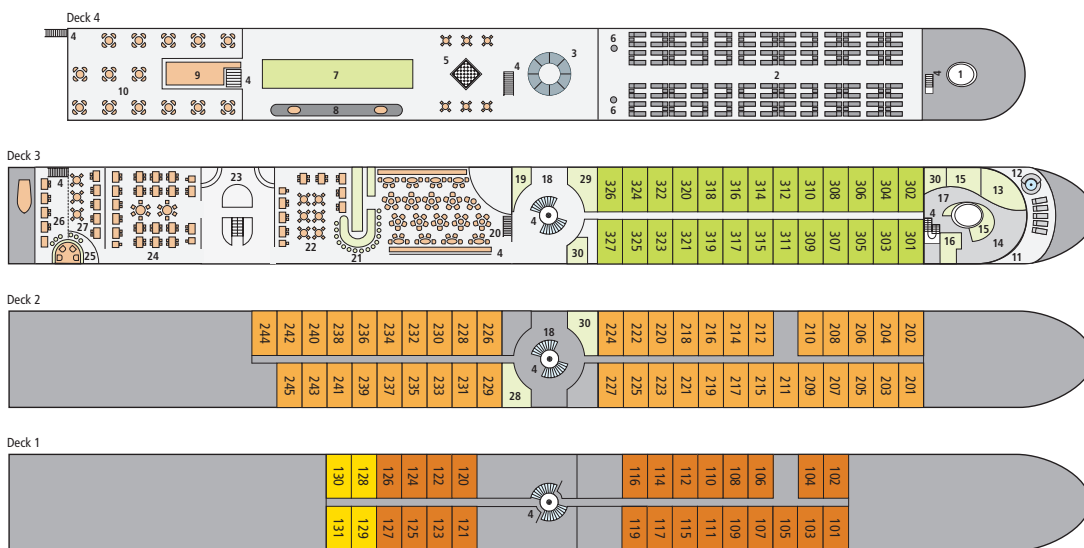

# DECK AND CABIN PLANS RHINE

A-ROSA AQUA / A-ROSA VIVA / A-ROSA BRAVA

## DECKS

- |                                 |                        |                             |
|---------------------------------|------------------------|-----------------------------|
| 01 Wheelhouse                   | 11 SPA outdoor area    | 21 Bar                      |
| 02 Recliners and awnings        | 12 Whirlpool           | 22 Café/Restaurant          |
| 03 Light dome                   | 13 Gym                 | 23 Buffets and live cooking |
| 04 Stairs                       | 14 SPA relaxation area | 24 Market restaurant        |
| 05 Giant chess board            | 15 Massage/Beauty      | 25 Bar (indoor/outdoor)     |
| 06 Shower                       | 16 Sanarium            | 26 Restaurant outdoor area  |
| 07 Putting green                | 17 SPA reception       | 27 Wine bar                 |
| 08 Shovelboard                  | 18 Lobby               | 28 Reception                |
| 09 Mobile bar and grill station | 19 Excursion counter   | 29 On-board shop            |
| 10 Outdoor restaurant           | 20 Lounge              | 30 Toilets                  |

## CABIN FLOOR PLANS

**S** 2-bed outside cabin, with extra bed, 14,5 m<sup>2</sup>  
Deck 1

**A** 2-bed outdoor cabin, 14,5 m<sup>2</sup>  
Deck 1

**C** 2-bed outside cabin, Juliette balcony, 14,5 m<sup>2</sup>  
Deck 2

**D** 2-bed outside cabin, Juliette balcony, 14,5 m<sup>2</sup>  
Deck 3

SHIPYARD: Neptun Werft GmbH, Warnemünde  
PASSENGERS: max. 202 guests  
CABINS: 99 outside cabins per ship  
LENGTH: 135 m  
WIDTH: 11.4 m  
SPEED: max. 22 km/h  
POWER: 4 x 331 kW/a total of 1,800 hp  
YEAR OF CONSTRUCTION: 2009 A-ROSA AQUA;  
2010 A-ROSA VIVA;  
2011 A-ROSA BRAVA  
FLAG: Germany