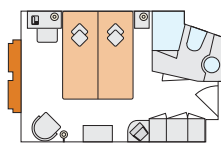

## DECKS

- |                                 |                        |                             |
|---------------------------------|------------------------|-----------------------------|
| 01 Wheelhouse                   | 11 SPA outdoor area    | 21 Bar                      |
| 02 Recliners and awnings        | 12 Whirlpool           | 22 Café/Restaurant          |
| 03 Light dome                   | 13 Gym                 | 23 Buffets and live cooking |
| 04 Stairs                       | 14 SPA relaxation area | 24 Market restaurant        |
| 05 Giant chess board            | 15 Massage/Beauty      | 25 Bar (indoor/outdoor)     |
| 06 Shower                       | 16 Sanarium            | 26 Restaurant outdoor area  |
| 07 Putting green                | 17 SPA reception       | 27 Wine bar                 |
| 08 Shovelboard                  | 18 Lobby               | 28 Reception                |
| 09 Mobile bar and grill station | 19 Excursion counter   | 29 On-board shop            |
| 10 Outdoor restaurant           | 20 Lounge              | 30 Toilets                  |

## CABIN FLOOR PLANS

**S** 2-bed outside cabin, with extra bed, 14,5 m<sup>2</sup>  
Deck 1

**A** 2-bed outdoor cabin, 14,5 m<sup>2</sup>  
Deck 1

**C** 2-bed outside cabin, Juliette balcony, 14,5 m<sup>2</sup>  
Deck 2

The windows can only be opened in the cabin categories of 2-bed outside cabin C and D with Juliette balcony.

Every deck (cabin categories A, C, D) has at least two cabins with connecting doors. These can also be used as family cabins. For the exact cabin numbers, please call the A-ROSA Service Center (+49 381 202 6001).