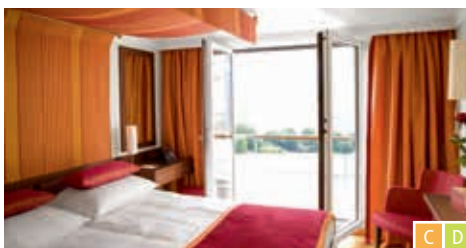

SHIPYARD: Neptun Werft GmbH, Warnemünde
PASSENGERS: max. 202 guests
CABINS: 99 outside cabins per ship
LENGTH: 135 m
WIDTH: 11.4 m
SPEED: max. 22 km/h
POWER: 4 x 331 kW/a total of 1,800 hp
YEAR OF CONSTRUCTION: 2009 A-ROSA AQUA;
2010 A-ROSA VIVA;
2011 A-ROSA BRAVA
FLAG: Germany

The windows can only be opened in the cabin categories of 2-bed outside cabin C and D with Juliette balcony.

Every deck (cabin categories A, C, D) has at least two cabins with connecting doors. These can also be used as family cabins. For the exact cabin numbers, please call the A-ROSA Service Center (+49 381 202 6001).