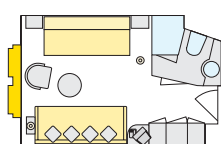

# DECK AND CABIN PLANS RHINE

A-ROSA AQUA / A-ROSA VIVA / A-ROSA BRAVA

## DECKS

- |                                 |                        |                             |
|---------------------------------|------------------------|-----------------------------|
| 01 Wheelhouse                   | 11 SPA outdoor area    | 21 Bar                      |
| 02 Recliners and awnings        | 12 Whirlpool           | 22 Café/Restaurant          |
| 03 Light dome                   | 13 Gym                 | 23 Buffets and live cooking |
| 04 Stairs                       | 14 SPA relaxation area | 24 Market restaurant        |
| 05 Giant chess board            | 15 Massage/Beauty      | 25 Bar (indoor/outdoor)     |
| 06 Shower                       | 16 Sanarium            | 26 Restaurant outdoor area  |
| 07 Putting green                | 17 SPA reception       | 27 Wine bar                 |
| 08 Shovelboard                  | 18 Lobby               | 28 Reception                |
| 09 Mobile bar and grill station | 19 Excursion counter   | 29 On-board shop            |
| 10 Outdoor restaurant           | 20 Lounge              | 30 Toilets                  |

## CABIN FLOOR PLANS

**S** 2-bed outside cabin, with extra bed, 14,5 m<sup>2</sup>  
Deck 1

**A** 2-bed outdoor cabin, 14,5 m<sup>2</sup>  
Deck 1

**C** 2-bed outside cabin, Juliette balcony, 14,5 m<sup>2</sup>  
Deck 2

The windows can only be opened in the cabin categories of 2-bed outside cabin C and D with Juliette balcony.

Every deck (cabin categories A, C, D) has at least two cabins with connecting doors. These can also be used as family cabins. For the exact cabin numbers, please call the A-ROSA Service Center (+49 381 202 6001).