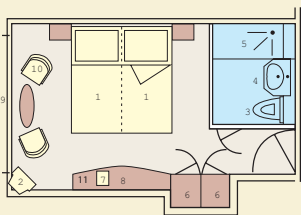

## YOUR CABIN CATEGORIES

Deck	Category	Size	Windows/Balconies	to open
Mozart-Deck	4 Amadeus-Suite	22 m <sup>2</sup>	French Balconies	yes
	17 Cabins	15 m <sup>2</sup>	French Balconies	yes
Strauss-Deck	24 Cabins	15 m <sup>2</sup>	French Balconies	yes
	4 Cabins	15 m <sup>2</sup>	Cabin 230 & 231: Small French Balconies Cabin 204 & 206: Panorama-Windows	yes
Haydn-Deck	25 Cabins	15 m <sup>2</sup>	Windows	no

- Amadeus-Suite - Mozart-Deck
- A-1 - Mozart-Deck
- B-1 - Strauss-Deck
- B-4 - Strauss-Deck
- C-1 - Haydn-Deck
- C-4 - Haydn-Deck

Amadeus-Suite Mozart-Deck (2015)

Cabin Mozart-Deck & Strauss-Deck (2015)

CABIN (161 Sq.ft.):  
1 Bed · 2 TV · 3 Toilet  
4 Wash basin · 5 Shower · 6 Cabinet  
7 Telephone · 8 Writing Desk  
9 Window · 10 Chair · 11 Safe

AMADEUS-SUITE (236 Sq.ft.):  
1 Bed · 2 TV · 3 Toilet  
4 Wash basin · 5 Bath-tub  
6 Cabinet · 7 Telephone  
8 Writing Desk · 9 French Balcony  
10 Chair · 11 Minibar · 12 Sofa bed  
13 Table · 14 Armchair · 15 Safe

## TECHNICAL DATA:

Built in: 2005  
Draught: 1,30 m  
Height above water: 5,85 m  
Length: 110 m  
Breadth: 11,40 m  
Speed: 25 km/h  
Tonnage: 1.566 t  
Crew members: ca. 40  
Cabins/Suites: 68/4