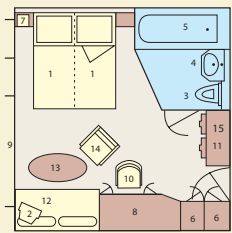

## YOUR CABIN CATEGORIES

Deck	Category	Size	Windows/Balconies	to open
Mozart-Deck	4 Amadeus-Suite	22 m <sup>2</sup>	French Balconies	yes
	17 Cabins	15 m <sup>2</sup>	French Balconies	yes
Strauss-Deck	24 Cabins	15 m <sup>2</sup>	French Balconies	yes
	4 Cabins	15 m <sup>2</sup>	Cabin 230 & 231: Small French Balconies Cabin 204 & 206: Panorama-Windows	yes
Haydn-Deck	25 Cabins	15 m <sup>2</sup>	Windows	no

- Amadeus-Suite - Mozart-Deck
- A-1 - Mozart-Deck
- B-1 - Strauss-Deck
- B-4 - Strauss-Deck
- C-1 - Haydn-Deck
- C-4 - Haydn-Deck

Amadeus-Suite Mozart-Deck (2015)

Cabin Mozart-Deck & Strauss-Deck (2015)

CABIN (161 Sq.ft.):  
1 Bed · 2 TV · 3 Toilet  
4 Wash basin · 5 Shower · 6 Cabinet  
7 Telephone · 8 Writing Desk  
9 Window · 10 Chair · 11 Safe

AMADEUS-SUITE (236 Sq.ft.):  
1 Bed · 2 TV · 3 Toilet  
4 Wash basin · 5 Bath-tub  
6 Cabinet · 7 Telephone  
8 Writing Desk · 9 French Balcony  
10 Chair · 11 Minibar · 12 Sofa bed  
13 Table · 14 Armchair · 15 Safe

## TECHNICAL DATA:

Built in: 2005  
Draught: 1,30 m  
Height above water: 5,85 m  
Length: 110 m  
Breadth: 11,40 m  
Speed: 25 km/h  
Tonnage: 1.566 t  
Crew members: ca. 40  
Cabins/Suites: 68/4