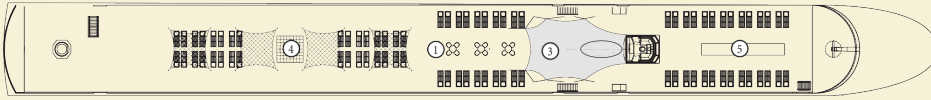

MS AMADEUS BRILLIANT

SUN DECK

MOZART-DECK

STRAUSS-DECK

HAYDN-DECK

DECKPLAN: 1 Sun deck with deck-chairs - 2 Navigation bridge - 3 Lido-Bar - 4 Chess board - 5 Shuffleboard - 6 Panorama-Bar
7 Panorama-Deck - 8 Amadeus-Club with Internet station - 9 Panorama-Restaurant - 10 Reception - 11 Bord Shop
12 Fitness room - 13 Massage - 14 Hairdresser - 15 Lift

CHOOSE YOUR CABIN

Deck	Category	Size	Windows/French Balcony	to open
Mozart-Deck	8 Amadeus-Suite	22 m ²	French Balconies	yes
	24 Cabins	15 m ²	French Balconies	yes
Strauss-Deck	32 Cabins	15 m ²	French Balconies	yes
Haydn-Deck	10 Cabins	15 m ²	Windows	no
	2 Cabins	10 m ²	Windows	no

- Amadeus-Suite - Mozart-Deck
- A-1 - Mozart-Deck
- B-1 - Strauss-Deck
- C-1 - Haydn-Deck
- C-4 - Haydn-Deck
- C-EK - Haydn-Deck (Single cabin)

CABIN (161 Sq.ft.): 1 Bed - 2 TV - 3 Toilet
4 Wash basin - 5 Shower - 6 Cabinet
7 Telephone - 8 Writing Desk
9 French Balcony - 10 Chair - 11 Safe

Built: 2011
Draught: 1,30 m
Height above water: 5,85 m
Length: 110 m
Breadth: 11,40 m
Speed: 25 km/h
Tonnage: 1.566 t
Crew members: ca. 40
Cabins/Suites: 68/8

Amadeus-Suite Mozart-Deck

Cabin Mozart-/Strauss-Deck