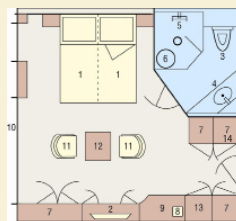

MS AMADEUS BRILLIANT

SUN DECK

MOZART-DECK

STRAUSS-DECK

HAYDN-DECK

DECKPLAN: 1 Sun deck with deck-chairs - 2 Navigation bridge - 3 Lido-Bar - 4 Chess board - 5 Shuffleboard - 6 Panorama-Bar
7 Panorama-Deck - 8 Amadeus-Club with Internet station - 9 Panorama-Restaurant - 10 Reception - 11 Bord Shop
12 Fitness room - 13 Massage - 14 Hairdresser - 15 Lift

CHOOSE YOUR CABIN

Deck	Category	Size	Windows/French Balcony	to open
Mozart-Deck	8 Amadeus-Suite	22 m ²	French Balconies	yes
	24 Cabins	15 m ²	French Balconies	yes
Strauss-Deck	32 Cabins	15 m ²	French Balconies	yes
Haydn-Deck	10 Cabins	15 m ²	Windows	no
	2 Cabins	10 m ²	Windows	no

- Amadeus-Suite - Mozart-Deck
- A-1 - Mozart-Deck
- B-1 - Strauss-Deck
- C-1 - Haydn-Deck
- C-4 - Haydn-Deck
- C-EK - Haydn-Deck (Single cabin)

CABIN (161 Sq.ft.): 1 Bed - 2 TV - 3 Toilet
4 Wash basin - 5 Shower - 6 Cabinet
7 Telephone - 8 Writing Desk
9 French Balcony - 10 Chair - 11 Safe

AMADEUS-SUITE (236 Sq.ft.):
1 Bed - 2 Flatscreen-TV - 3 Toilet
4 Wash basin - 5 Shower
6 Stool - 7 Cabinet - 8 Telephone
9 Desk - 10 French Balcony - 11 Chair
12 Table - 13 Mini Bar - 14 Safe

TECHNICAL DATA: