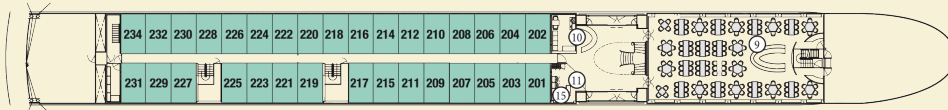

MS AMADEUS BRILLIANT

SUN DECK

MOZART-DECK

STRAUSS-DECK

HAYDN-DECK

DECKPLAN: 1 Sun deck with deck-chairs - 2 Navigation bridge - 3 Lido-Bar - 4 Chess board - 5 Shuffleboard - 6 Panorama-Bar
7 Panorama-Deck - 8 Amadeus-Club with Internet station - 9 Panorama-Restaurant - 10 Reception - 11 Bord Shop
12 Fitness room - 13 Massage - 14 Hairdresser - 15 Lift

CHOOSE YOUR CABIN

Deck	Category	Size	Windows/French Balcony	to open
Mozart-Deck	8 Amadeus-Suite	22 m ²	French Balconies	yes
	24 Cabins	15 m ²	French Balconies	yes
Strauss-Deck	32 Cabins	15 m ²	French Balconies	yes
Haydn-Deck	10 Cabins	15 m ²	Windows	no
	2 Cabins	10 m ²	Windows	no

- Amadeus-Suite - Mozart-Deck
- A-1 - Mozart-Deck
- B-1 - Strauss-Deck
- C-1 - Haydn-Deck
- C-4 - Haydn-Deck
- C-EK - Haydn-Deck (Single cabin)

CABIN (161 Sq.ft.): 1 Bed - 2 TV - 3 Toilet
4 Wash basin - 5 Shower - 6 Cabinet
7 Telephone - 8 Writing Desk
9 French Balcony - 10 Chair - 11 Safe

Built: 2011
Draught: 1,30 m
Height above water: 5,85 m
Length: 110 m
Breadth: 11,40 m
Speed: 25 km/h
Tonnage: 1.566 t
Crew members: ca. 40
Cabins/Suites: 68/8

Amadeus-Suite Mozart-Deck

Cabin Mozart-/Strauss-Deck