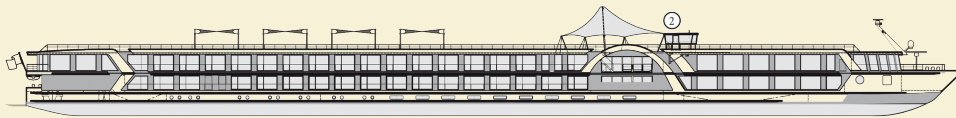

MS AMADEUS BRILLIANT

SUN DECK

MOZART-DECK

STRAUSS-DECK

HAYDN-DECK

DECKPLAN: 1 Sun deck with deck-chairs - 2 Navigation bridge - 3 Lido-Bar - 4 Chess board - 5 Shuffleboard - 6 Panorama-Bar
7 Panorama-Deck - 8 Amadeus-Club with Internet station - 9 Panorama-Restaurant - 10 Reception - 11 Bord Shop
12 Fitness room - 13 Massage - 14 Hairdresser - 15 Lift

CHOOSE YOUR CABIN

Deck	Category	Size	Windows/French Balcony	to open
Mozart-Deck	8 Amadeus-Suite	22 m ²	French Balconies	yes
	24 Cabins	15 m ²	French Balconies	yes
Strauss-Deck	32 Cabins	15 m ²	French Balconies	yes
Haydn-Deck	10 Cabins	15 m ²	Windows	no
	2 Cabins	10 m ²	Windows	no

- Amadeus-Suite - Mozart-Deck
- A-1 - Mozart-Deck
- B-1 - Strauss-Deck
- C-1 - Haydn-Deck
- C-4 - Haydn-Deck
- C-EK - Haydn-Deck (Single cabin)

CABIN (161 Sq.ft.): 1 Bed - 2 TV - 3 Toilet
4 Wash basin - 5 Shower - 6 Cabinet
7 Telephone - 8 Writing Desk
9 French Balcony - 10 Chair - 11 Safe

Built: 2011
Draught: 1,30 m
Height above water: 5,85 m
Length: 110 m
Breadth: 11,40 m
Speed: 25 km/h
Tonnage: 1.566 t
Crew members: ca. 40
Cabins/Suites: 68/8

Amadeus-Suite Mozart-Deck

Cabin Mozart-/Strauss-Deck