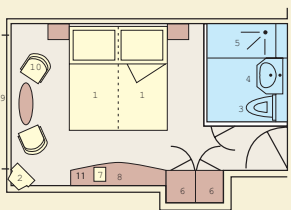

MS AMADEUS BRILLIANT

SUN DECK

MOZART-DECK

STRAUSS-DECK

HAYDN-DECK

DECKPLAN: 1 Sun deck with deck-chairs - 2 Navigation bridge - 3 Lido-Bar - 4 Chess board - 5 Shuffleboard - 6 Panorama-Bar
7 Panorama-Deck - 8 Amadeus-Club with Internet station - 9 Panorama-Restaurant - 10 Reception - 11 Bord Shop
12 Fitness room - 13 Massage - 14 Hairdresser - 15 Lift

CHOOSE YOUR CABIN

Deck	Category	Size	Windows/French Balcony	to open
Mozart-Deck	8 Amadeus-Suite	22 m ²	French Balconies	yes
	24 Cabins	15 m ²	French Balconies	yes
Strauss-Deck	32 Cabins	15 m ²	French Balconies	yes
Haydn-Deck	10 Cabins	15 m ²	Windows	no
	2 Cabins	10 m ²	Windows	no

- Amadeus-Suite - Mozart-Deck
- A-1 - Mozart-Deck
- B-1 - Strauss-Deck
- C-1 - Haydn-Deck
- C-4 - Haydn-Deck
- C-EK - Haydn-Deck (Single cabin)

CABIN (161 Sq.ft.): 1 Bed - 2 TV - 3 Toilet
4 Wash basin - 5 Shower - 6 Cabinet
7 Telephone - 8 Writing Desk
9 French Balcony - 10 Chair - 11 Safe

AMADEUS-SUITE (236 Sq.ft.):
1 Bed - 2 Flatscreen-TV - 3 Toilet
4 Wash basin - 5 Shower
6 Stool - 7 Cabinet - 8 Telephone
9 Desk - 10 French Balcony - 11 Chair
12 Table - 13 Mini Bar - 14 Safe

TECHNICAL DATA: