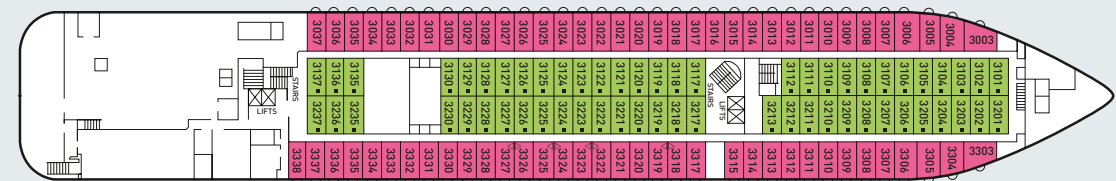

### SYMBOL LEGEND

- none 2 lower beds
- 2 lower beds + 2 upper beds
- ★ 2 lower beds + sofa
- ▲★ 2 lower beds + sofa (2 pax)
- \* Suitable for wheelchairs
- ◁▷ Connected Cabins
- ◡ Cabins with portholes
- ◑ Cabins with obstructed view

Inside Cabin

Outside Cabin

Junior Suite

DECK 8 - OURANOS

DECK 7 - APOLLO

DECK 6 - VENUS

DECK 5 - DIONYSOS

DECK 4 - POSEIDON

Category	Deck	Description	Number of cabins
<b>Inside Cabins</b>			
CAT 1 ROS Inside	2-ATHENA	2 lower beds, bathroom with shower	7
CAT 2 Standard Inside	3-HERMES/4-POSEIDON	2 lower beds, 3rd/4th berth, bathroom with shower	101
CAT 3 Premium Inside	6-VENUS / 7-APOLLO	2 lower beds, 3rd/4th berth, bathroom with shower	15
<b>Outside Cabins</b>			
CAT 4 Standard Outside	2-ATHENA	2 lower beds, bathroom with shower	99
CAT 5 Superior Outside	3-HERMES	2 lower beds, 3rd/4th berth, bathroom with shower	34
CAT 6 Superior Outside	6-VENUS	2 lower beds, bathroom with shower (Obstructed View)	97
CAT 7 Deluxe Outside	4-POSEIDON / 6-VENUS	2 lower beds, bathroom with shower	28
CAT 8 Deluxe Outside	7-APOLLO	2 lower beds or 2 lower beds with 1 sofa bed, bathroom with shower (Obstructed View)	7
<b>Suites</b>			
CAT 9 Junior Suite	7-APOLLO	2 lower beds, 1 sofa bed (2 pax accommodation), bathroom with shower	2
CAT 10 Balcony Suite	7-APOLLO	2 lower beds, 1 sofa bed (2 pax accommodation), bathroom with shower (balcony)	10

### SHIP SPECIFICATIONS

Tonnage	19,093
Length	163.81 m
Breadth	22.50 m
Draught	5.50 m
Cruising Speed	17.5 knots
Passenger Decks	7
Elevators	4
Stabilizers	YES
Electric Current	110 - 220V C
Classification Society	Bureau Veritas