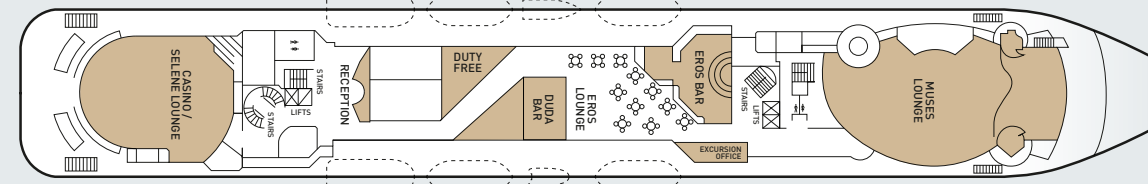

### SYMBOL LEGEND

- none 2 lower beds
- 2 lower beds + 2 upper beds
- ★ 2 lower beds + sofa
- ▲★ 2 lower beds + sofa (2 pax)
- \* Suitable for wheelchairs
- ◁▷ Connected Cabins
- ◡ Cabins with portholes
- ◑ Cabins with obstructed view

Inside Cabin

Outside Cabin

Junior Suite

DECK 8 - OURANOS

DECK 7 - APOLLO

DECK 6 - VENUS

DECK 5 - DIONYSOS

DECK 4 - POSEIDON

Category	Deck	Description	Number of cabins
<b>Inside Cabins</b>			
CAT 1 ROS Inside	2-ATHENA	2 lower beds, bathroom with shower	7
CAT 2 Standard Inside	3-HERMES/4-POSEIDON	2 lower beds, 3rd/4th berth, bathroom with shower	101
CAT 3 Premium Inside	6-VENUS / 7-APOLLO	2 lower beds, 3rd/4th berth, bathroom with shower	15
<b>Outside Cabins</b>			
CAT 4 Standard Outside	2-ATHENA	2 lower beds, bathroom with shower	99
CAT 5 Superior Outside	3-HERMES	2 lower beds, 3rd/4th berth, bathroom with shower	34
CAT 6 Superior Outside	6-VENUS	2 lower beds, bathroom with shower (Obstructed View)	97
CAT 7 Deluxe Outside	4-POSEIDON / 6-VENUS	2 lower beds, bathroom with shower	28
CAT 8 Deluxe Outside	7-APOLLO	2 lower beds or 2 lower beds with 1 sofa bed, bathroom with shower (Obstructed View)	7
<b>Suites</b>			
CAT 9 Junior Suite	7-APOLLO	2 lower beds, 1 sofa bed (2 pax accommodation), bathroom with shower	2
CAT 10 Balcony Suite	7-APOLLO	2 lower beds, 1 sofa bed (2 pax accommodation), bathroom with shower (balcony)	10

### SHIP SPECIFICATIONS

Tonnage	19,093
Length	163.81 m
Breadth	22.50 m
Draught	5.50 m
Cruising Speed	17.5 knots
Passenger Decks	7
Elevators	4
Stabilizers	YES
Electric Current	110 - 220V C
Classification Society	Bureau Veritas