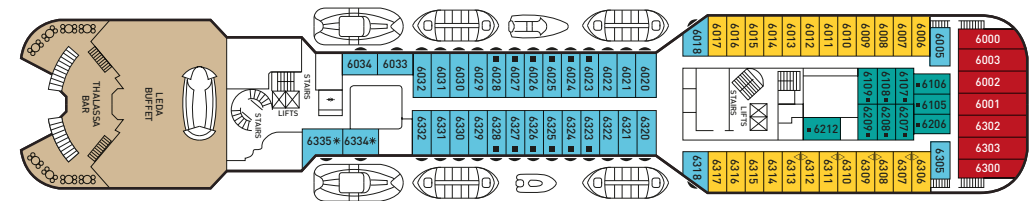

### SYMBOL LEGEND

- none 2 lower beds
- 2 lower beds + 2 upper beds
- ★ 2 lower beds + sofa
- ▲★ 2 lower beds + sofa (2 pax)
- \* Suitable for wheelchairs
- ◁▷ Connected Cabins
- ◡ Cabins with portholes
- ◑ Cabins with obstructed view

Inside Cabin

Outside Cabin

Junior Suite

DECK 8 - OURANOS

DECK 7 - APOLLO

DECK 6 - VENUS

DECK 5 - DIONYSOS

DECK 4 - POSEIDON

Category	Deck	Description	Number of cabins
<b>Inside Cabins</b>			
CAT 1 ROS Inside	2-ATHENA	2 lower beds, bathroom with shower	7
CAT 2 Standard Inside	3-HERMES/4-POSEIDON	2 lower beds, 3rd/4th berth, bathroom with shower	101
CAT 3 Premium Inside	6-VENUS / 7-APOLLO	2 lower beds, 3rd/4th berth, bathroom with shower	15
<b>Outside Cabins</b>			
CAT 4 Standard Outside	2-ATHENA	2 lower beds, bathroom with shower	99
CAT 5 Superior Outside	3-HERMES	2 lower beds, 3rd/4th berth, bathroom with shower	34
CAT 6 Superior Outside	6-VENUS	2 lower beds, bathroom with shower (Obstructed View)	97
CAT 7 Deluxe Outside	4-POSEIDON / 6-VENUS	2 lower beds, bathroom with shower	28
CAT 8 Deluxe Outside	7-APOLLO	2 lower beds or 2 lower beds with 1 sofa bed, bathroom with shower (Obstructed View)	7
<b>Suites</b>			
CAT 9 Junior Suite	7-APOLLO	2 lower beds, 1 sofa bed (2 pax accommodation), bathroom with shower	2
CAT 10 Balcony Suite	7-APOLLO	2 lower beds, 1 sofa bed (2 pax accommodation), bathroom with shower (balcony)	10

### SHIP SPECIFICATIONS

Tonnage	19,093
Length	163.81 m
Breadth	22.50 m
Draught	5.50 m
Cruising Speed	17.5 knots
Passenger Decks	7
Elevators	4
Stabilizers	YES
Electric Current	110 - 220V C
Classification Society	Bureau Veritas