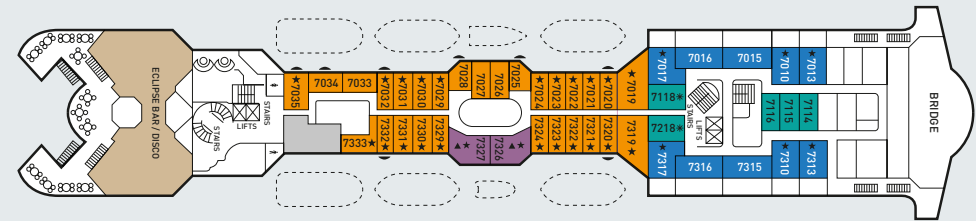

### SYMBOL LEGEND

- none 2 lower beds
- 2 lower beds + 2 upper beds
- ★ 2 lower beds + sofa
- ▲★ 2 lower beds + sofa (2 pax)
- \* Suitable for wheelchairs
- ◁▷ Connected Cabins
- ◡ Cabins with portholes
- ◑ Cabins with obstructed view

Inside Cabin

Outside Cabin

Junior Suite

DECK 8 - OURANOS

DECK 7 - APOLLO

DECK 6 - VENUS

DECK 5 - DIONYSOS

DECK 4 - POSEIDON

### SHIP SPECIFICATIONS

Tonnage	19,093
Length	163.81 m
Breadth	22.50 m
Draught	5.50 m
Cruising Speed	17.5 knots
Passenger Decks	7
Elevators	4
Stabilizers	YES
Electric Current	110 - 220V C
Classification Society	Bureau Veritas