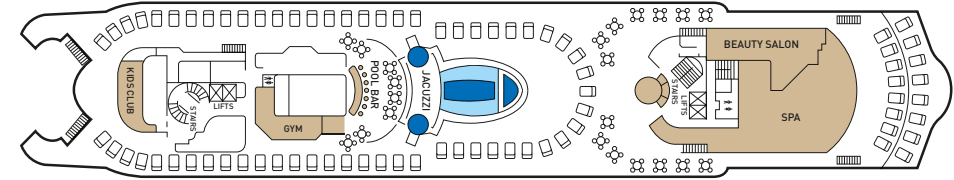

### SYMBOL LEGEND

- none 2 lower beds
- 2 lower beds + 2 upper beds
- ★ 2 lower beds + sofa
- ▲★ 2 lower beds + sofa (2 pax)
- \* Suitable for wheelchairs
- ◁▷ Connected Cabins
- ◡ Cabins with portholes
- ◑ Cabins with obstructed view

Inside Cabin

Outside Cabin

Junior Suite

DECK 8 - OURANOS

DECK 7 - APOLLO

DECK 6 - VENUS

DECK 5 - DIONYSOS

DECK 4 - POSEIDON

DECK 3 - HERMES

DECK 2 - ATHENA

Deck	RESTAURANT - BUFFET
6 - VENUS	Leda Buffet
4 - POSEIDON	Aegean Restaurant
Deck	BAR - LOUNGE
6 - VENUS	Thalassa Bar
5 - DIONYSOS	Muses Lounge - Eros Lounge
7 - APOLLO	Eclipse Bar - Disco
Deck	ENTERTAINMENT
8 - OURANOS	Beauty Salon & Spa - Gym - Jacuzzi - Swimming pool - Kids Club
5 - DIONYSOS	Reception - Casino - Duty Free Shop
2 - ATHENA	Medical Centre

### SHIP SPECIFICATIONS

Tonnage	19,093
Length	163.81 m
Breadth	22.50 m
Draught	5.50 m
Cruising Speed	17.5 knots
Passenger Decks	7
Elevators	4
Stabilizers	YES
Electric Current	110 - 220V C
Classification Society	Bureau Veritas