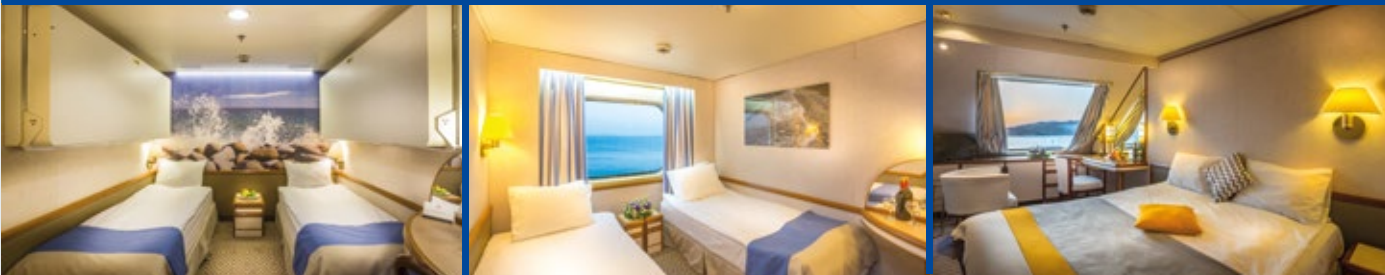

### SYMBOL LEGEND

- none 2 lower beds
- 2 lower beds + 2 upper beds
- ★ 2 lower beds + sofa
- ▲★ 2 lower beds + sofa (2 pax)
- \* Suitable for wheelchairs
- ◁▷ Connected Cabins
- ◡ Cabins with portholes
- ◑ Cabins with obstructed view

Category	Deck	Description	Number of cabins
<b>Inside Cabins</b>			
CAT 1 ROS Inside	2-ATHENA	2 lower beds, bathroom with shower	7
CAT 2 Standard Inside	3-HERMES/4-POSEIDON	2 lower beds, 3rd/4th berth, bathroom with shower	101
CAT 3 Premium Inside	6-VENUS / 7-APOLLO	2 lower beds, 3rd/4th berth, bathroom with shower	15
<b>Outside Cabins</b>			
CAT 4 Standard Outside	2-ATHENA	2 lower beds, bathroom with shower	99
CAT 5 Superior Outside	3-HERMES	2 lower beds, 3rd/4th berth, bathroom with shower	34
CAT 6 Superior Outside	6-VENUS	2 lower beds, bathroom with shower (Obstructed View)	97
CAT 7 Deluxe Outside	4-POSEIDON / 6-VENUS	2 lower beds, bathroom with shower	28
CAT 8 Deluxe Outside	7-APOLLO	2 lower beds or 2 lower beds with 1 sofa bed, bathroom with shower (Obstructed View)	7
<b>Suites</b>			
CAT 9 Junior Suite	7-APOLLO	2 lower beds, 1 sofa bed (2 pax accommodation), bathroom with shower	2
CAT 10 Balcony Suite	7-APOLLO	2 lower beds, 1 sofa bed (2 pax accommodation), bathroom with shower (balcony)	10

### CABIN AMENITIES

All cabins are equipped with shower, WC, air condition, telephone, hair dryer, safety deposit box and TV. All Suites have refrigerated mini bar.

Deck plans and cabins' layouts are given purely as a guide. Size and layout may vary within the same category.